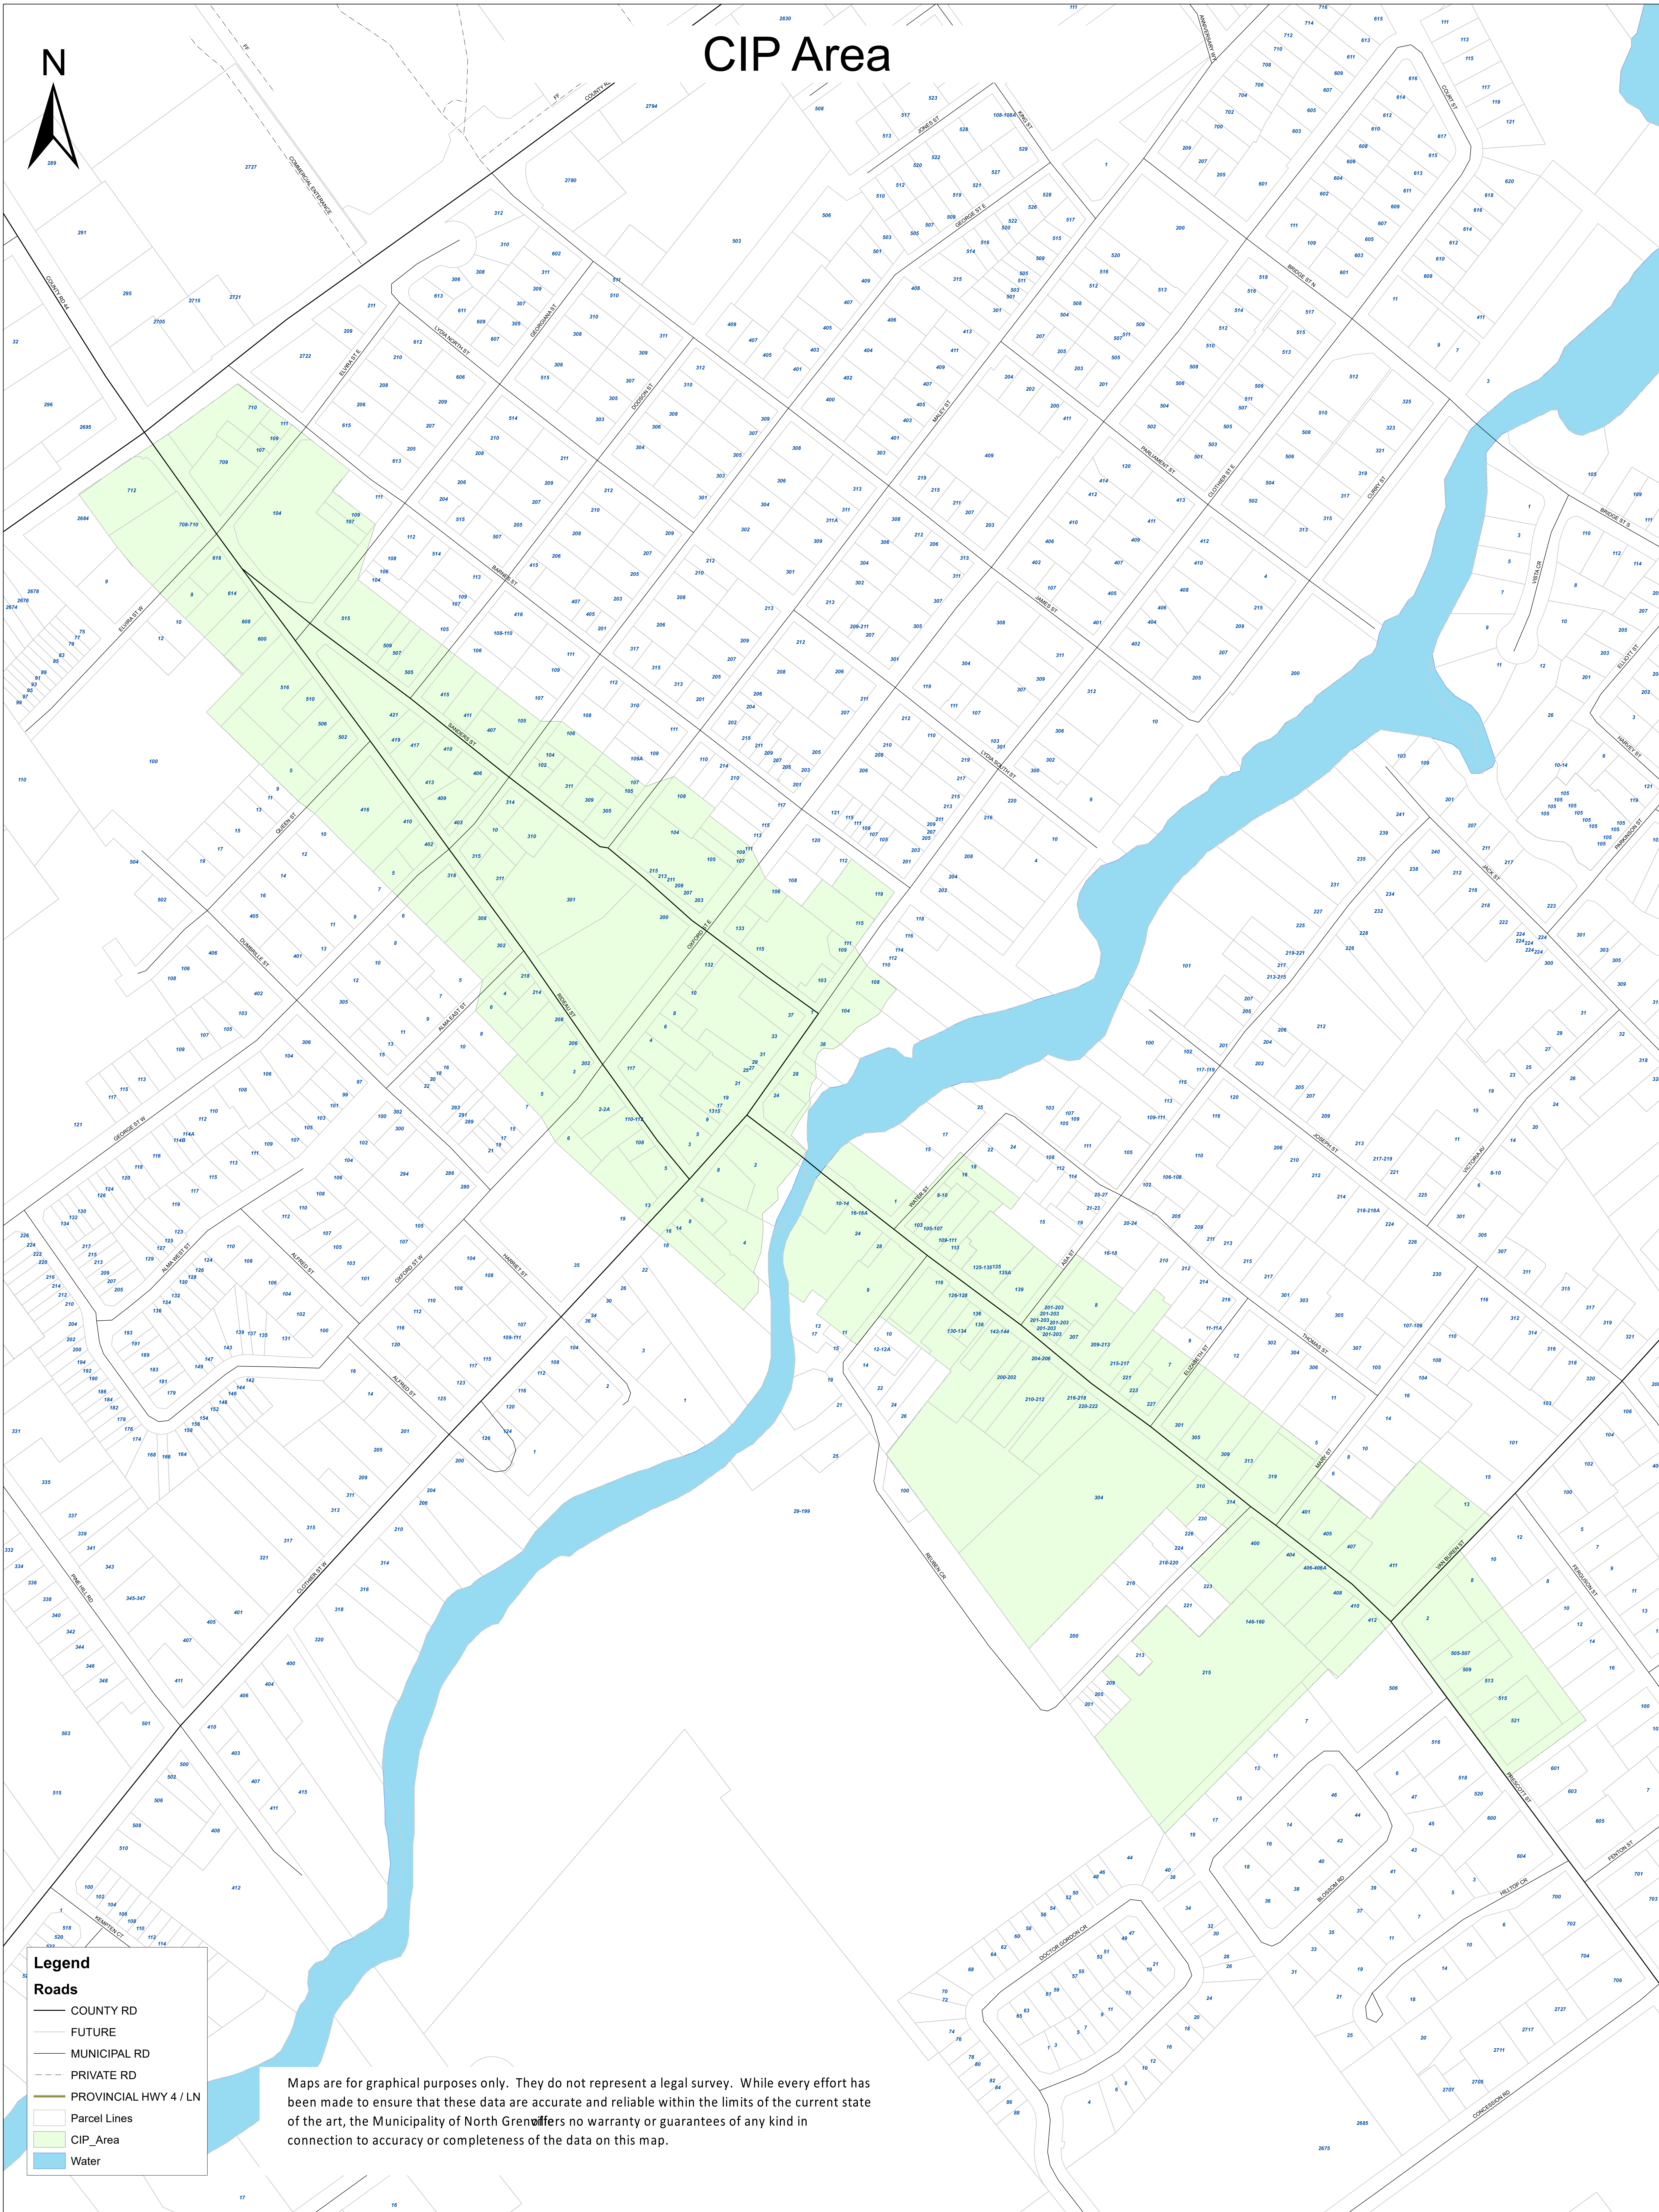

# CIP Area

- Legend**
- Roads**
- COUNTY RD
  - FUTURE
  - MUNICIPAL RD
  - PRIVATE RD
  - PROVINCIAL HWY 4 / LN
- Parcel Lines
- CIP\_Area
- Water

Maps are for graphical purposes only. They do not represent a legal survey. While every effort has been made to ensure that these data are accurate and reliable within the limits of the current state of the art, the Municipality of North Grenville offers no warranty or guarantees of any kind in connection to accuracy or completeness of the data on this map.